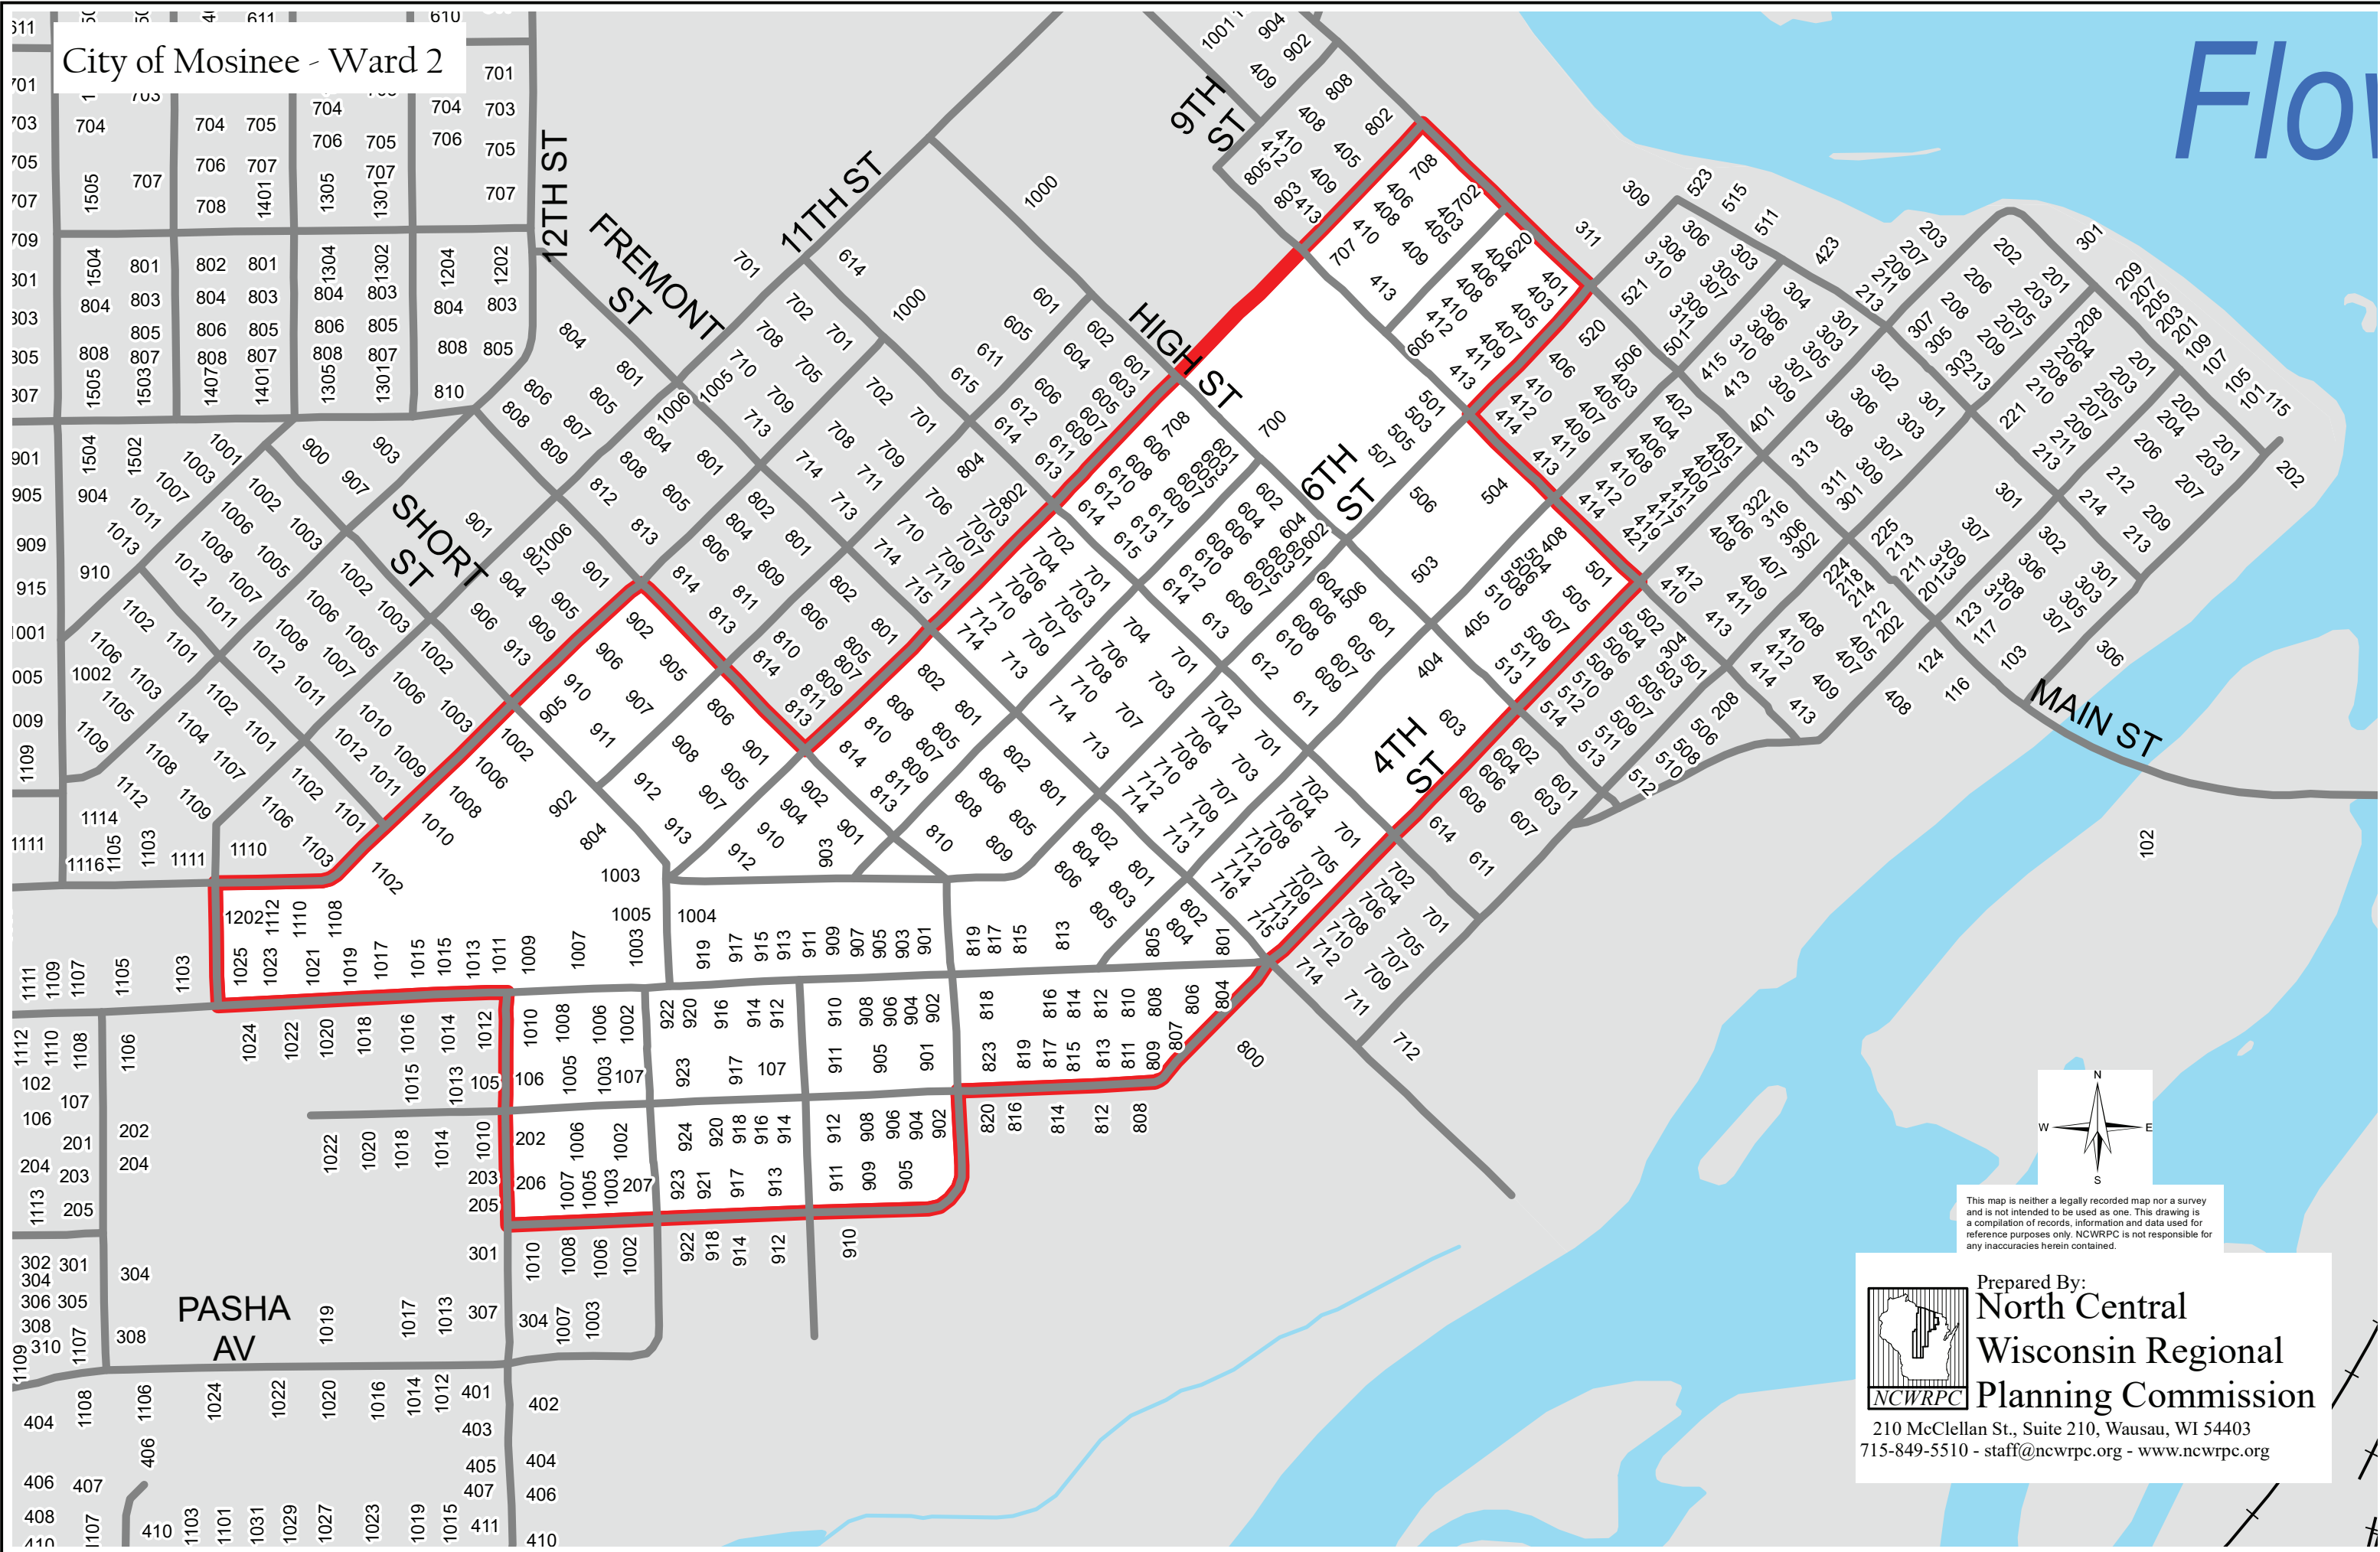

City of Mosinee - Ward 2

Flow

This map is neither a legally recorded map nor a survey and is not intended to be used as one. This drawing is a compilation of records, information and data used for reference purposes only. NCWRPC is not responsible for any inaccuracies herein contained.